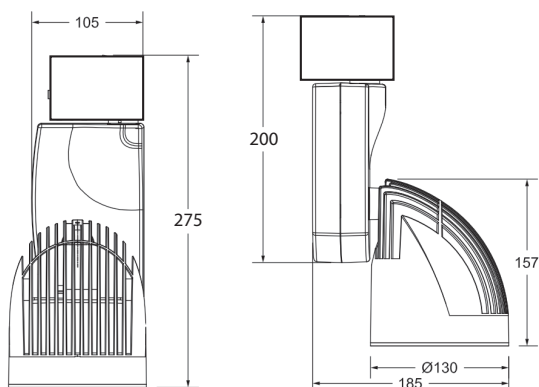

TEAR LED BAZA

Dostępna barwa światła / Available colour of the light / Цветовая температура: 830/840

SDCM=2

Trwałość źródeł LED / Lifetime of LED sources - 68000 h (L90/B10) - 2000 lm, 5000 lm / 76000 h - 3000lm/840 & 84000 h - 3000lm/830 (L90/B10)

Zakres temperatury pracy oprawy / Operating temperature range: 5° C - 30° C

Podana moc dotyczy całego systemu (tolerancja +/- 10%).
The power shown refers to the whole system (tolerance +/- 10%).

Podany strumień świetlny dotyczy źródeł LED (tolerancja +/- 10% w zależności od wartości temperatury barwowej).
The given luminous flux refers to LED light sources (tolerance +/- 10% depends on the value of the colour temperature).

Kąt rozsyłu światła: 32,6° (Narrow), 60° (Medium)
Beam angle: 32,6° (Narrow), 60° (Medium)

Klasa ryzyka fotobiologicznego: RG1
LEDs photobiological safety class: RG1
фотобиологического риска: группа 1

Opcje oprawy / Luminaire options / Характеристика светильника

Układ zasilający / Control gear / Пускорегулирующая аппаратура:

E zasilacz driver / Блок питания

UWAGA!!!
Dane techniczne mogą ulec zmianie. Zdjęcia opraw mogą odbiegać od rzeczywistości. Data ostatniej aktualizacji 10.10.2018 r.
Inne opcje oprawy dostępne na indywidualne zapytanie.

WARNING!
Technical data may be changed. Photos of the luminaires may differ from reality. Last updated 10.10.2018.
Other options of the luminaire available on request.

ВНИМАНИЕ!
Технические характеристики могут измениться. Изображение продукта может незначительно отличаться от оригинала.
Дата последнего обновления 10.10.2018. Реализация индивидуального варианта возможна по запросу.