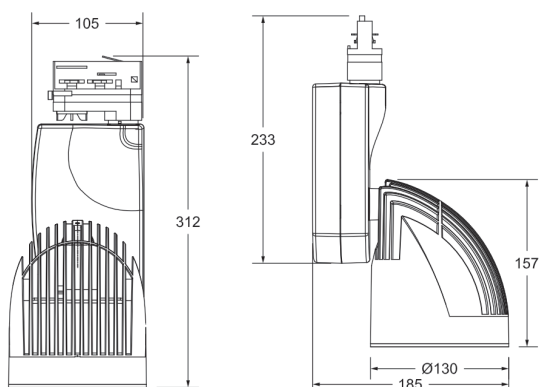

TEAR LED z adaptorem trójfazowym (TEAR LED 3F)

TEAR LED z bazą sufitową (TEAR LED BAZA)

TEAR LED

TEAR LED

TEAR LED 3000LM NARROW
E 34 3F 840

h[m]	∅ [m]	∅10 α = 16°	E _v [lux]
1	0,37		4773
2	1,14		1193
3	1,72		530
4	2,29		296
5	2,86		190

Wymiary / Dimensions / Размеры

TEAR LED 3F

TYP	PWM	LED	∅ [mm]	kg	
TEAR LED MEDIUM 3F	23 W	LED	2000	1,90	
TEAR LED NARROW 3F	23 W	LED	2000	1,90	
TEAR LED MEDIUM 3F	28 W	LED	3000	1,90	
TEAR LED NARROW 3F	28 W	LED	3000	1,90	
TEAR LED MEDIUM 3F	42 W	LED	5000	1,90	
TEAR LED NARROW 3F	42 W	LED	5000	1,90	
TEAR LED MEDIUM BAZA	23 W	LED	2000	1,90	
TEAR LED NARROW BAZA	23 W	LED	2000	1,90	
TEAR LED MEDIUM BAZA	28 W	LED	3000	1,90	
TEAR LED NARROW BAZA	28 W	LED	3000	1,90	
TEAR LED MEDIUM BAZA	42 W	LED	5000	1,90	
TEAR LED NARROW BAZA	42 W	LED	5000	1,90	