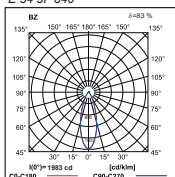

TEAR LED z adaptorem trójfazowym (TEAR LED 3F)

TEAR LED z bazą sufitową (TEAR LED BAZA)

TEAR LED

TEAR LED

TEAR LED 3000LM NARROW
E 34 3F 840

h[m]	∅ [m]	∅10 α = 16°	E _v [lux]
1	0,37		4773
2	1,14		1193
3	1,72		530
4	2,29		296
5	2,86		190